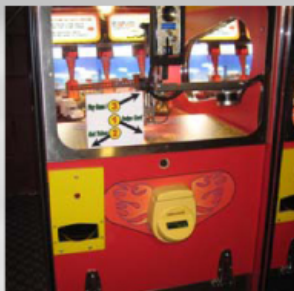

Global Coin-Op Equipment

GCE Universal Hopper Kit

Now you can easily operate quick coin games in a card swipe location !

Control Token Dispensing with a Card Swipe System or Bill Validator !

Pushers!
Goldzone!
Wheel Deal!
Wonder Wheel!
Big Rig Truckin'!
Smoken Token Extreme!
Kookie Krazy Koin!
You Name It!

SUGGESTED INSTALLATIONS – Hopper Mount Not Included

How it Works:

The game player swipes their card at the machine. The GCE Universal Hopper Kit reads the signal from the card swipe system and dispenses a programmable number of tokens. The player plays the game and either collects tickets or the card system credits the player's card with ticket credits. The location periodically empties the coin box into the hopper. An error lamp will light if the hopper is out of tokens or does not dispense the tokens.

Kit Contents:

- Hopper
- Hopper Extension
- Hopper Control Board
- Coin Cup
- Coin Cup Bezel
- Coin Cup Bezel Template
- Wiring Harness
- Test and Reset Switches
- Hopper Error Lamp
- Board, and Coin Cup Mounting Hardware
- Hopper Manual
- Kit Manual and Instructions
- Game Instructions Graphic